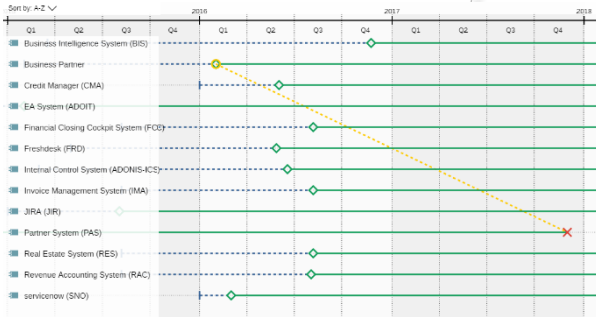

Enterprise Architects